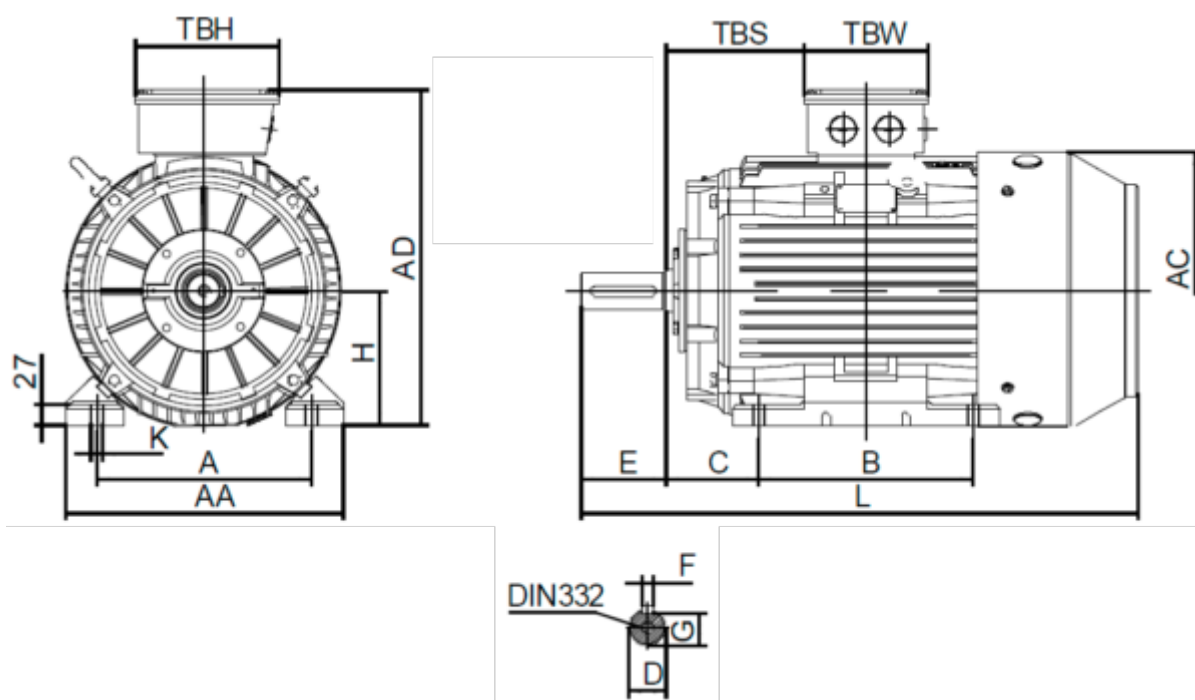

Data Sheet

Article number: 250305500222

Description: Kleedrive T3C 250M-2 55.0KW 2800 rpm
3x400/690V 50HZ IP55 B3 Eff=93.2%

Measures

A = 406	F = 18	TBW = 218
AA = 484	G = 53	
AC = Ø506	H = 250	
AD = 616	HD = 366	
B = 349	K = Ø24	
C = 168	L = 915	
D = Ø60	TBH = 260	
E = 140	TBS = 233	